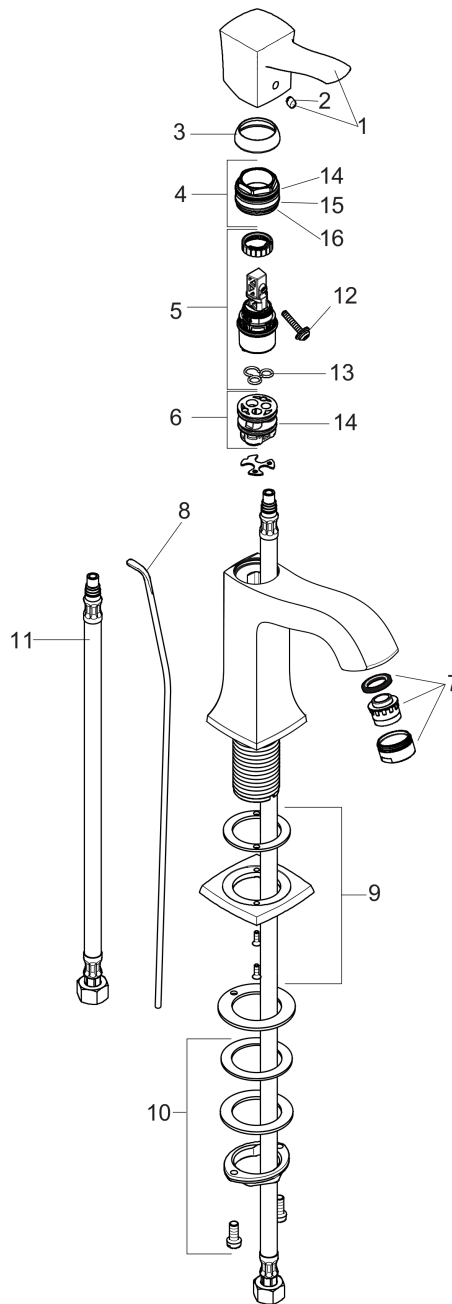

Metropol Classic
Single-Hole Faucet 110 with Pop-Up Drain, 1.2 GPM
 Finishes : **chrome** Part no. : **31300001**

Description

Features

- Spray modes: Aerated spray
- Flow: 1.2 GPM (4.5 L/Min)
- Ceramic cartridge
- Includes pop-up drain

Item details

List Price \$ 393.00

Technology

Compliance

Product image

Scale drawing

Metropol Classic
Single-Hole Faucet 110 with Pop-Up Drain, 1.2 GPM
 Finishes : **chrome** Part no. : **31300001**

Exploded drawing

Year of production: >01/19

Metropol Classic
Single-Hole Faucet 110 with Pop-Up Drain, 1.2 GPM
 Finishes : **chrome** Part no. : **31300001**

Spare parts list

Year of production: >01/19

Pos.	Description	Part no.	Price	PU
1	handle	92815000	-	1
2	screw cover	96338000	-	1
3	flange	98863000	-	1
4	nut	98864000	-	1
5	cartridge, assy	95973001	-	1
6	adapter for cartridge	98866000	-	1
7	aerator M24x1 (4,5 l/min)	92877000	-	1
8	pull rod	96657000	-	1
9	escutcheon for spout	92814000	-	1
10	fixing set (Ø 32)	13961000	-	1
11	connection hose 18½" M8x0,75 3/8"	96321001	-	1
12	seal	98865000	-	1
13	locking screw for handle	95140000	-	1
14	O-ring 23x2	98398000	-	1
15	O-ring 27x1,5	92527000	-	1
16	O-ring 25x1,5	98146000	-	1
a	pop up waste	88509000	-	1