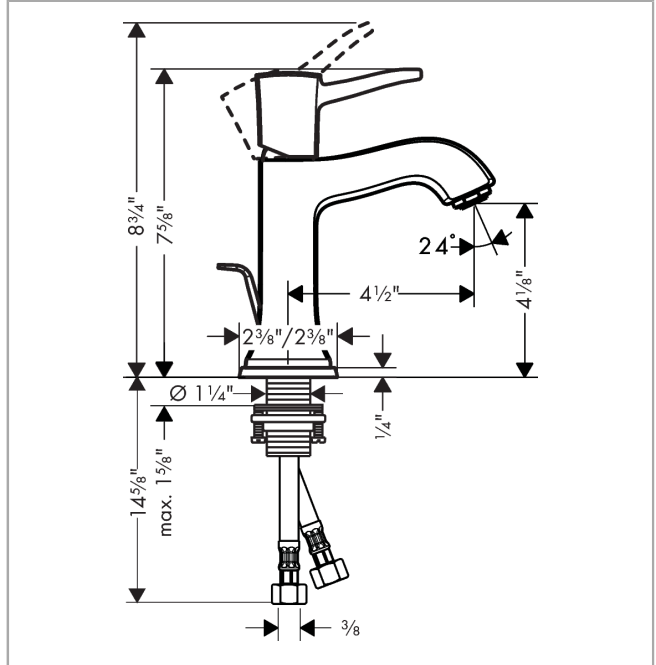

Metropol Classic
Single-Hole Faucet 110 with Pop-Up Drain, 1.2 GPM
 Finishes : **chrome** Part no. : **31300001**

Description

Features

- Spray modes: Aerated spray
- Flow: 1.2 GPM (4.5 L/Min)
- Ceramic cartridge
- Includes pop-up drain

Item details

List Price \$ 393.00

Technology

Compliance

Product image

Scale drawing

Metropol Classic
Single-Hole Faucet 110 with Pop-Up Drain, 1.2 GPM
 Finishes : **chrome** Part no. : **31300001**

Exploded drawing

Year of production: >01/19

Metropol Classic
Single-Hole Faucet 110 with Pop-Up Drain, 1.2 GPM
 Finishes : **chrome** Part no. : **31300001**

Spare parts list

Year of production: >01/19

Pos.	Description	Part no.	Price	PU
1	handle	92815000	-	1
2	screw cover	96338000	-	1
3	flange	98863000	-	1
4	nut	98864000	-	1
5	cartridge, assy	95973001	-	1
6	adapter for cartridge	98866000	-	1
7	aerator M24x1 (4,5 l/min)	92877000	-	1
8	pull rod	96657000	-	1
9	escutcheon for spout	92814000	-	1
10	fixing set (Ø 32)	13961000	-	1
11	connection hose 18½" M8x0,75 3/8"	96321001	-	1
12	seal	98865000	-	1
13	locking screw for handle	95140000	-	1
14	O-ring 23x2	98398000	-	1
15	O-ring 27x1,5	92527000	-	1
16	O-ring 25x1,5	98146000	-	1
a	pop up waste	88509000	-	1